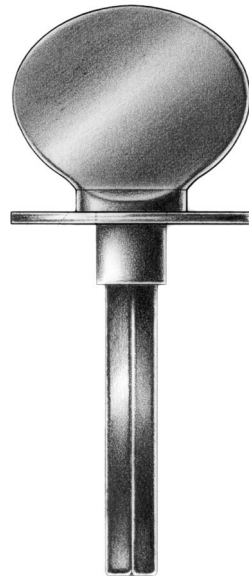

E. R. BUTLER & CO.

fig. oval

fig. crescent

fig. bow

PREMIUM GRADE

Traditional Thumb Turns with Round Escutcheons

W.C. Vaughan Co. Collection

For Use on Privacy and Patio Doors.
Standard with $\frac{3}{16}$ inch Spindle on the Diagonal.
Regularly Furnished with Two No. 4 \times $\frac{1}{2}$ " OHWS.
Solid Cast Brass Knob and Rose.
Standard, Custom Plated and Patinated Finishes Available.

Full Scale

FINE ARCHITECTURAL, BUILDERS' AND CABINETMAKERS' HARDWARE