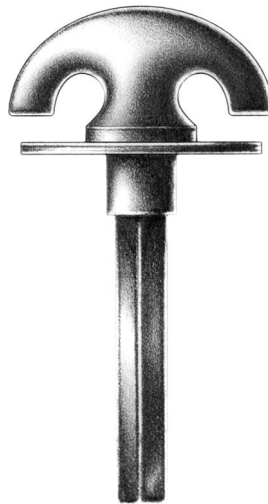

E. R. BUTLER & CO.

fig. oval

fig. crescent

fig. bow

PREMIUM GRADE

Traditional Thumb Turns with Round Escutcheons

W.C. Vaughan Co. Collection

For Use on Privacy and Patio Doors.
Standard with $\frac{3}{16}$ inch Spindle on the Diagonal.
Regularly Furnished with Two No. 4 \times $\frac{1}{2}$ " OHWS.
Solid Cast Brass Knob and Rose.
Standard, Custom Plated and Patinated Finishes Available.

Full Scale

FINE ARCHITECTURAL, BUILDERS' AND CABINETMAKERS' HARDWARE