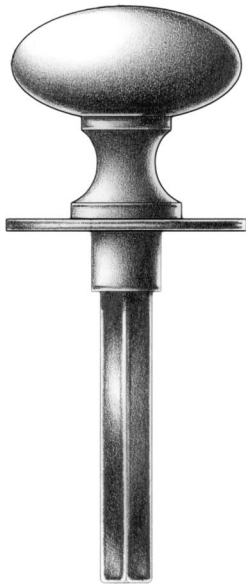

E. R. BUTLER & CO.

fig. oval

fig. crescent

fig. bow

PREMIUM GRADE

Traditional Thumb Turns with Round Escutcheons

W.C. Vaughan Co. Collection

For Use on Privacy and Patio Doors.
Standard with $\frac{3}{16}$ inch Spindle on the Diagonal.
Regularly Furnished with Two No. 4 \times $\frac{1}{2}$ " OHWS.
Solid Cast Brass Knob and Rose.
Standard, Custom Plated and Patinated Finishes Available.

Full Scale

FINE ARCHITECTURAL, BUILDERS' AND CABINETMAKERS' HARDWARE