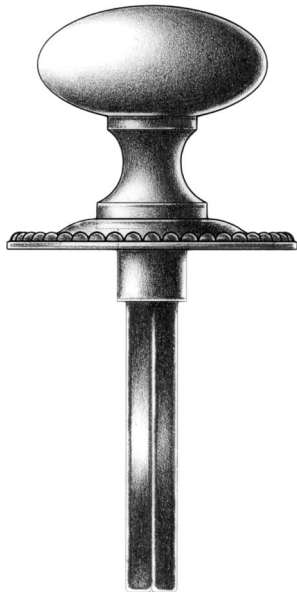

E. R. BUTLER & CO.

fig. oval

fig. crescent

fig. bow

PREMIUM GRADE

Traditional Thumb Turns with Beaded Roses

W.C. Vaughan Co. Collection

For Use on Privacy and Patio Doors.
Standard with $\frac{3}{16}$ inch Spindle on the Diagonal.
Regularly Furnished with Two No. 4 $\times \frac{1}{2}$ " OHWS.
Solid Cast Brass Knob and Rose.
Standard, Custom Plated and Patinated Finishes Available.

Full Scale

FINE ARCHITECTURAL, BUILDERS' AND CABINETMAKERS' HARDWARE