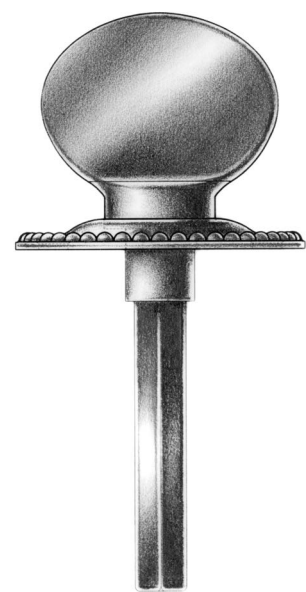

E. R. BUTLER & CO.

fig. oval

fig. crescent

fig. bow

PREMIUM GRADE

Traditional Thumb Turns with Beaded Roses

W.C. Vaughan Co. Collection

For Use on Privacy and Patio Doors.
Standard with $\frac{3}{16}$ inch Spindle on the Diagonal.
Regularly Furnished with Two No. 4 $\times \frac{1}{2}$ " OHWS.
Solid Cast Brass Knob and Rose.
Standard, Custom Plated and Patinated Finishes Available.

Full Scale

FINE ARCHITECTURAL, BUILDERS' AND CABINETMAKERS' HARDWARE