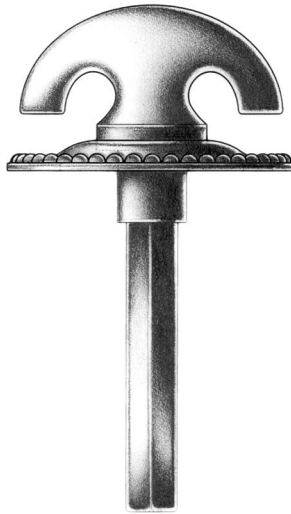

E. R. BUTLER & CO.

fig. oval

fig. crescent

fig. bow

PREMIUM GRADE

Traditional Thumb Turns with Beaded Roses

W.C. Vaughan Co. Collection

For Use on Privacy and Patio Doors.
Standard with $\frac{3}{16}$ inch Spindle on the Diagonal.
Regularly Furnished with Two No. 4 $\times \frac{1}{2}$ " OHWS.
Solid Cast Brass Knob and Rose.
Standard, Custom Plated and Patinated Finishes Available.

Full Scale

FINE ARCHITECTURAL, BUILDERS' AND CABINETMAKERS' HARDWARE