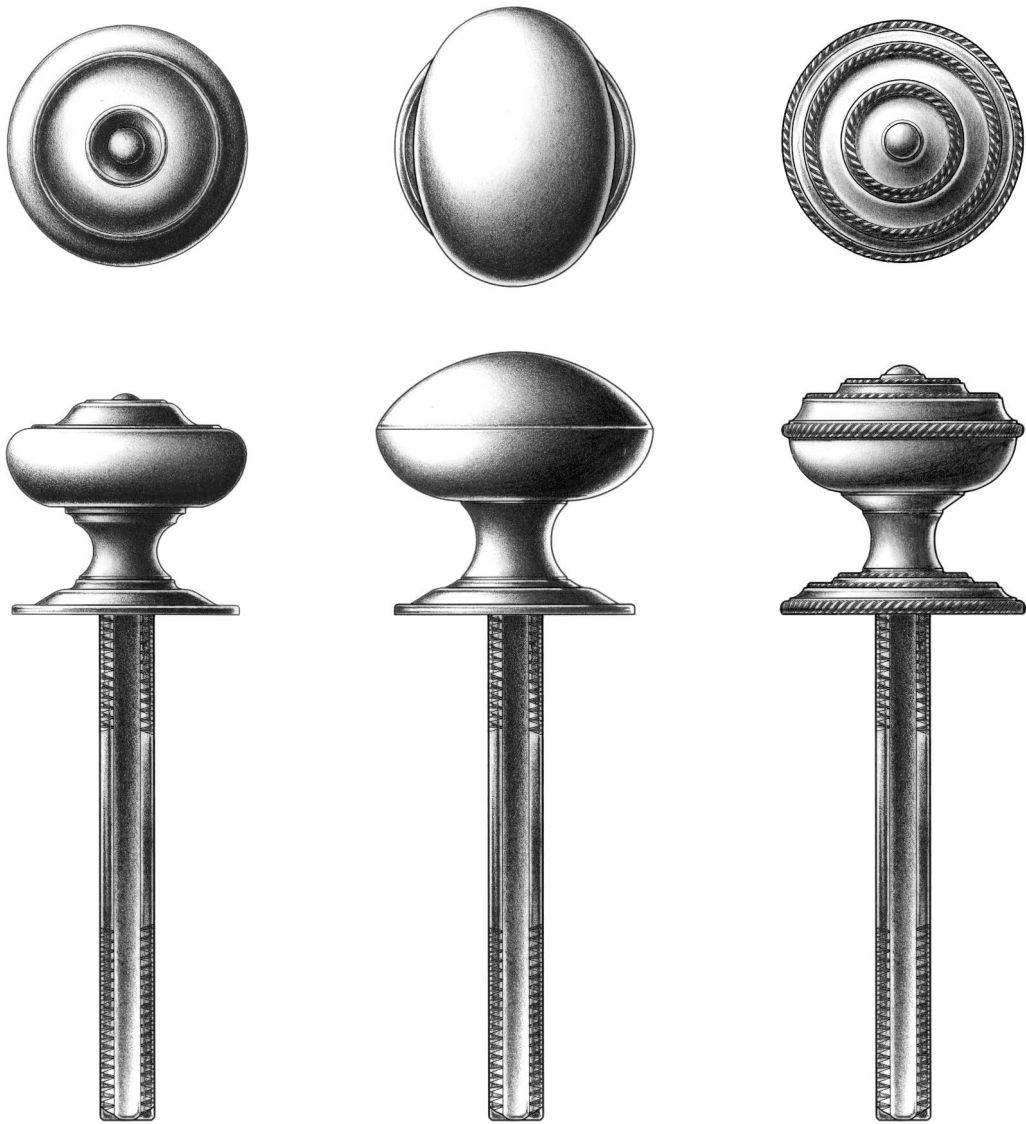

E. R. BUTLER & CO.

fig. rb

fig. ov

fig. kr

PREMIUM GRADE

Traditional Closet Turns and Roses

W.C. Vaughan Co. Collection

Available in 1¼ and 1½ inch Diameters for Interior Closet Doors.

Standard with ⅜-20 × 4" Spindle.

Regularly Furnished with Two No. 4 × ½" OHWS.

Solid Turned Brass Knob and Rose.

Standard, Custom Plated and Patinated Finishes Available.

Full Scale

FINE ARCHITECTURAL, BUILDERS' AND CABINETMAKERS' HARDWARE