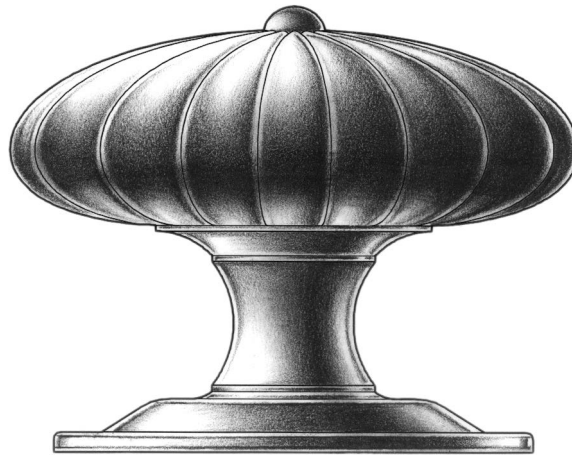

E. R. BUTLER & CO.

PREMIUM GRADE

Traditional OM Series Door Knobs and Roses

W.C. Vaughan Co. Collection

Available in 2 ³/₄, 2 ¹/₂, 2 ¹/₄, 2, and 1 ³/₄ inch Sizes (Nominal) for Doors (2 ¹/₂ in. Shown).

Available in 3 inch Sizes (Nominal) for Use as Center Knobs.

Also Available in 1 ¹/₂, 1 ¹/₄, 1, ³/₄ and ¹/₂ inch Sizes (Nominal) for Cabinets and Fine Furniture.

Solid Turned Brass Knob and Rose.

Standard, Custom Plated and Patinated Finishes Available.

Full Scale