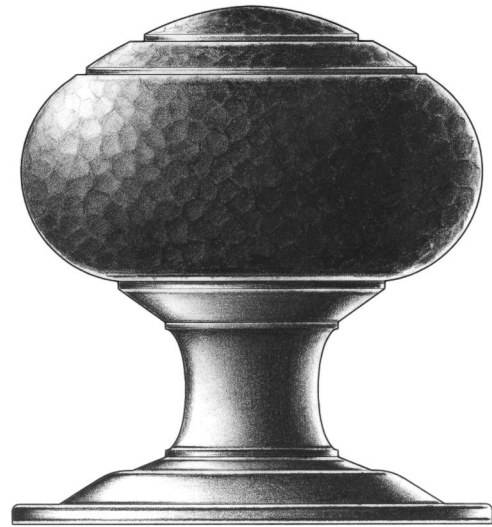

E. R. BUTLER & CO.

Plain

Hand Hammered

PREMIUM GRADE

Traditional LO Series Door Knobs and Roses

W.C. Vaughan Co. Collection

Available in $2\frac{3}{4}$, $2\frac{1}{2}$, $2\frac{1}{4}$, 2, and $1\frac{3}{4}$ inch Diameters for Doors ($2\frac{1}{2}$ in. Shown).
Available in 3 inch Diameters for Use as Center Knobs.
Also Available in $1\frac{1}{2}$, $1\frac{1}{4}$, $1\frac{3}{4}$ and $\frac{1}{2}$ inch Diameters for Cabinets and Fine Furniture.
Solid Turned Brass Knob and Rose.
Standard, Custom Plated and Patinated Finishes Available.