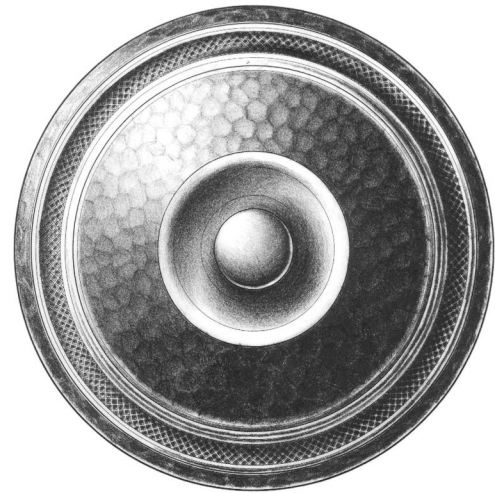

E. R. BUTLER & CO.

Plain

Hand Hammered

PREMIUM GRADE

Traditional KB Series Door Knobs and Roses

W.C. Vaughan Co. Collection

Available in 2 ³/₄, 2 ¹/₂, 2 ¹/₄, 2, and 1 ³/₄ inch Diameters for Doors (2 ¹/₂ in. Shown).
Available in 3 inch Diameters for Use as Center Knobs.
Also Available in 1 ¹/₂, 1 ¹/₄, 1, ³/₄ and ¹/₂ inch Diameters for Cabinets and Fine Furniture.

Solid Turned Brass Knob and Rose.
Standard, Custom Plated and Patinated Finishes Available.

Full Scale

FINE ARCHITECTURAL, BUILDERS' AND CABINETMAKERS' HARDWARE