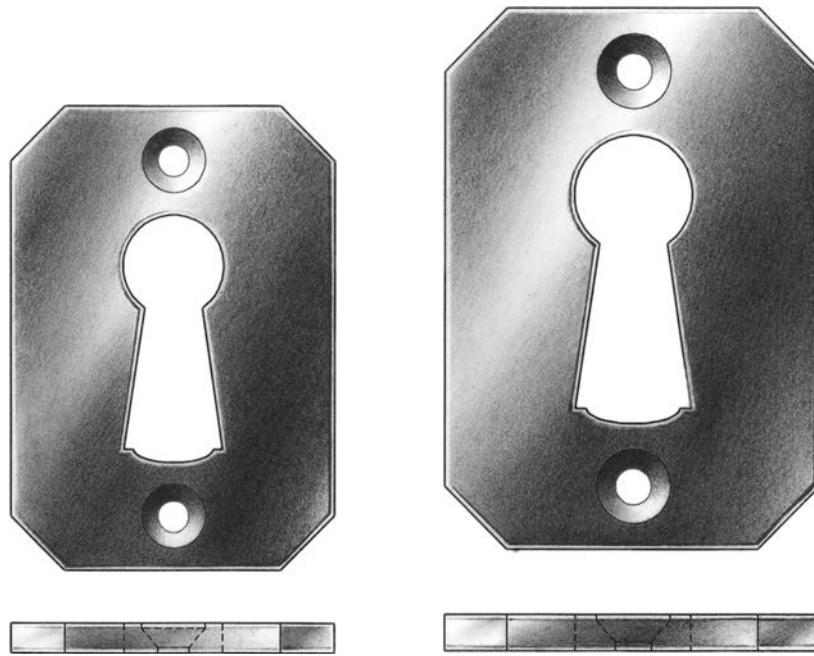

*fig. XS*  
1 1/4 x 7/8"

*fig. S*  
1 5/8 x 1 1/8"

*fig. M*  
2 x 1 3/8"

*fig. L*  
2 3/8 x 1 5/8"

*fig. XL*  
2 3/4 x 2"

PREMIUM GRADE

## Chamfered Key Escutcheons

*E. Robinson & Co. Collection*

Available in 1 1/4" (XS), 1 5/8" (S), 2" (M), 2 3/8" (L), and 2 3/4" (XL) Sizes (Nominal).

Additional Sizes Available by Special Order.

Regularly Furnished with OHWS.