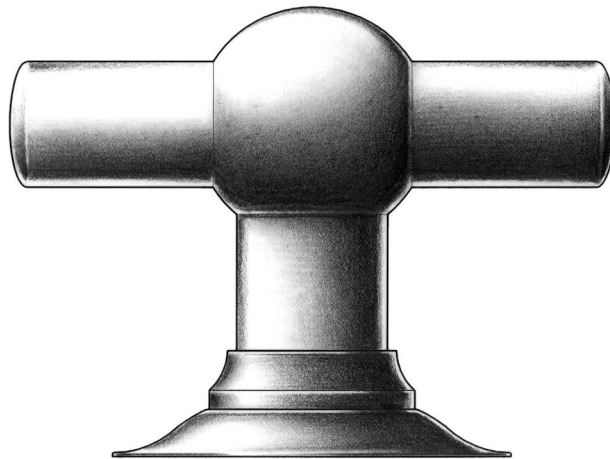

E. R. BUTLER & CO.

PREMIUM GRADE

Traditional EC Series Door Knobs and Roses

E. Robinson & Co. Collection

Available in $3\frac{1}{8} \times 1\frac{1}{8}$ inch Dimensions for Doors.
Available as (L) with $2\frac{3}{8}$ " Projection and (S) with 2" Projection. (Size L Shown).

Solid Turned Brass Knob and Rose.
Standard, Custom Plated and Patinated Finishes Available.

Full Scale

FINE ARCHITECTURAL, BUILDERS' AND CABINETMAKERS' HARDWARE