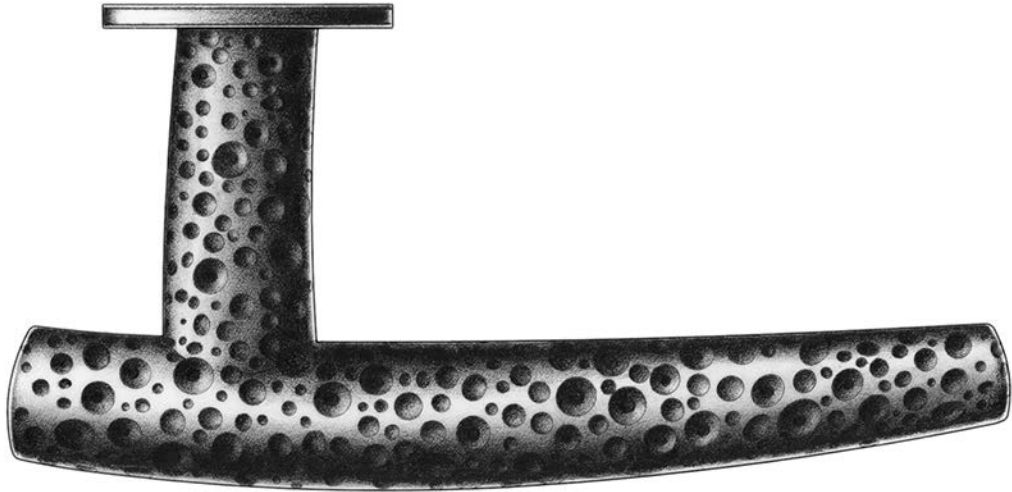

E. R. BUTLER & CO.

PREMIUM GRADE

“Coral” Series Lever Handles and Roses (Small)

Ted Muehling Collection

Available in 4 inch Lengths (Nominal) for Doors.

Specify Handing (Right Hand Shown).

Solid Cast Brass Lever and Turned Brass Rose.

Available in Oxidized Bronze, Satin Nickel, and Antique Gold.

Custom Plated and Patinated Finishes Available by Special Order.

Full Scale

FINE ARCHITECTURAL, BUILDERS' AND CABINETMAKERS' HARDWARE