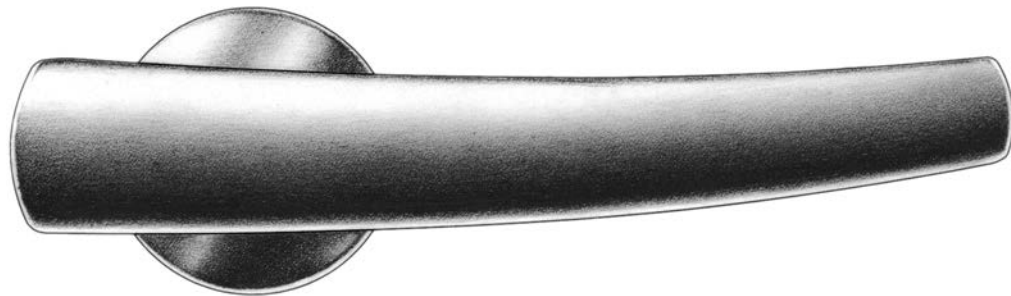

E. R. BUTLER & CO.

PREMIUM GRADE

“Bone” Series Lever Handles and Roses (Small)

Ted Muehling Collection

Available in 4 inch Lengths (Nominal) for Doors.

Specify Handing (Right Hand Shown).

Solid Cast Brass Lever and Turned Brass Rose.

Available in Oxidized Bronze, Satin Nickel, and Antique Gold.

Custom Plated and Patinated Finishes Available by Special Order.

Full Scale

FINE ARCHITECTURAL, BUILDERS' AND CABINETMAKERS' HARDWARE