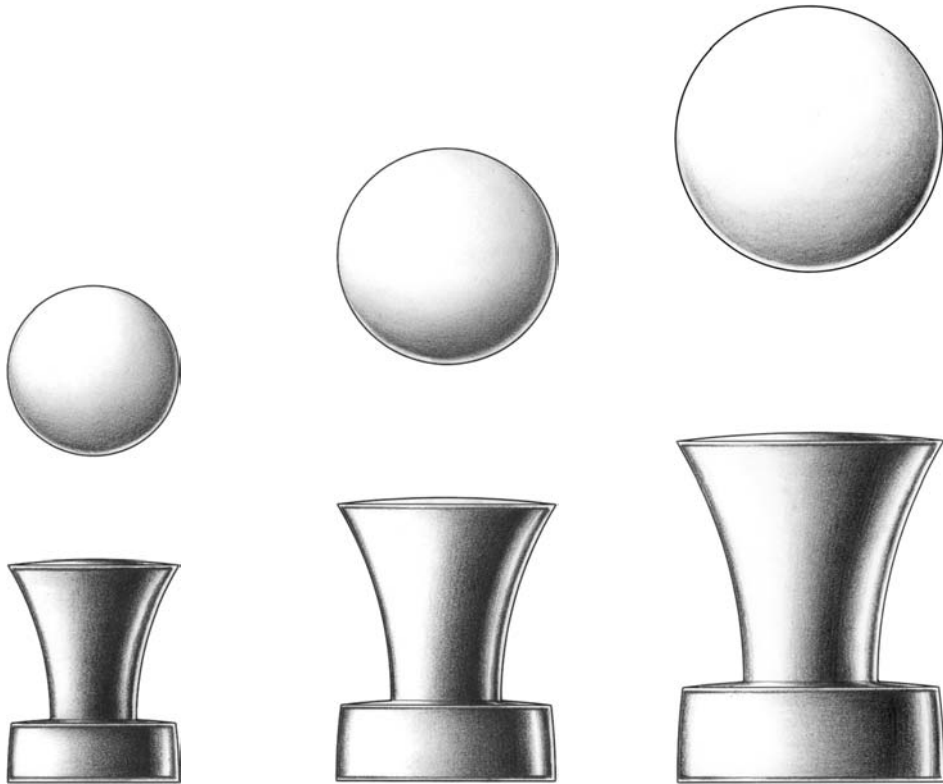

E. R. BUTLER & CO.

*fig. 0821*  
7/8"

*fig. 0822*  
1 1/8"

*fig. 0823*  
1 3/8"

PREMIUM GRADE

## Design Series 08 Convex Cabinet Knobs

*Chris Lebrecke Collection*

Available in 7/8, 1 1/8, and 1 3/8 Diameters for Cabinets and Fine Furniture.

Solid Turned Brass Knob.

Available in Oxidized Bronze or Satin Nickel.