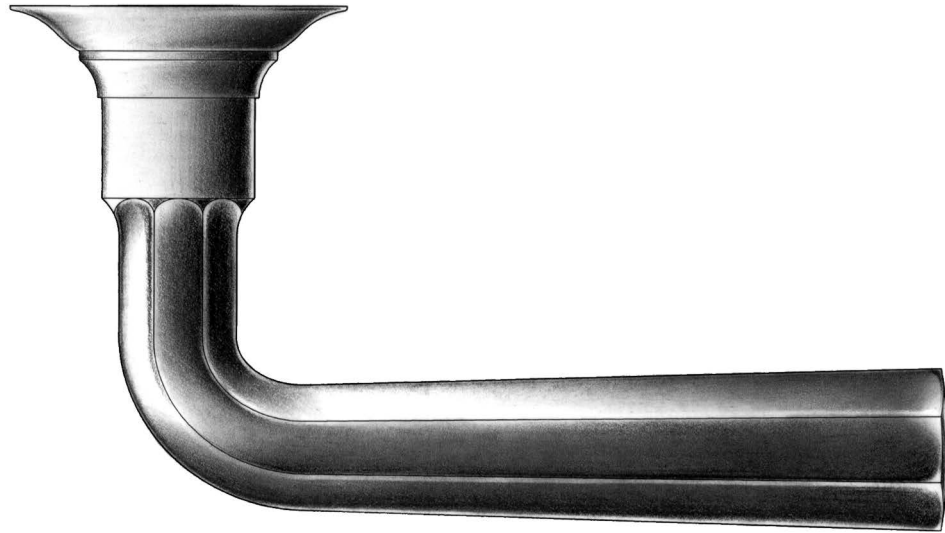

E. R. BUTLER & CO.

PREMIUM GRADE

ER "Octagonal" Series Lever Handles and Roses

E. R. Butler & Co. Collection

Available in 5" (XL), 4 1/2" (L), and 4" (M) for Doors. (Size M Shown).

Also Available in 3 1/2" (S) and 3" (XS) for Screen Doors and Windows.

Universal Handing.

Solid Cast Brass Lever and Turned Brass Rose.

Standard, Custom Plated and Patinated Finishes Available.

Full Scale

FINE ARCHITECTURAL, BUILDERS' AND CABINETMAKERS' HARDWARE