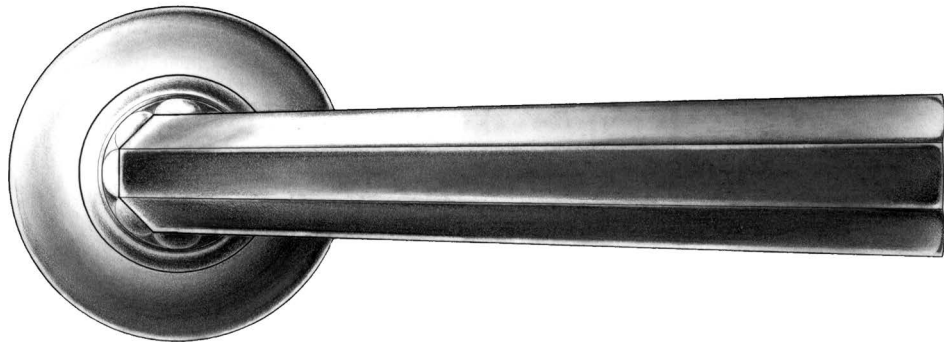

E. R. BUTLER & CO.

PREMIUM GRADE

ER "Octagonal" Series Lever Handles and Roses

E. R. Butler & Co. Collection

Available in 5" (XL), 4 1/2" (L), and 4" (M) for Doors. (Size M Shown).

Also Available in 3 1/2" (S) and 3" (XS) for Screen Doors and Windows.

Universal Handing.

Solid Cast Brass Lever and Turned Brass Rose.

Standard, Custom Plated and Patinated Finishes Available.

Full Scale

FINE ARCHITECTURAL, BUILDERS' AND CABINETMAKERS' HARDWARE