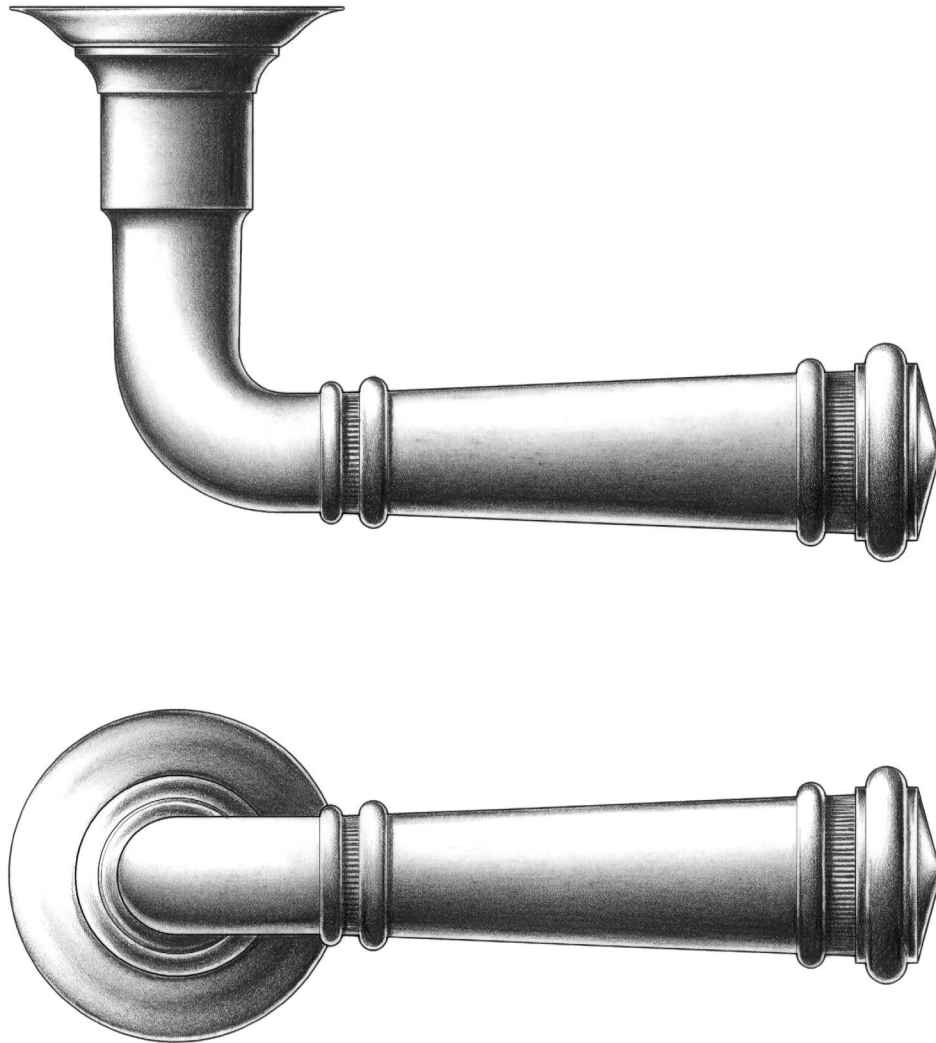

E. R. BUTLER & CO.

PREMIUM GRADE

ER "Empire" Series Lever Handles and Roses
With Double Straight Knurl

Available in 5" (XL), 4 1/2" (L), and 4" (M) for Doors. (Size M Shown).

Also Available in 3 1/2" (S) and 3" (XS) for Screen Doors and Windows.

Universal Handing.

Solid Turned Brass Lever and Rose.

Standard, Custom Plated and Patinated Finishes Available.

Full Scale

FINE ARCHITECTURAL, BUILDERS' AND CABINETMAKERS' HARDWARE