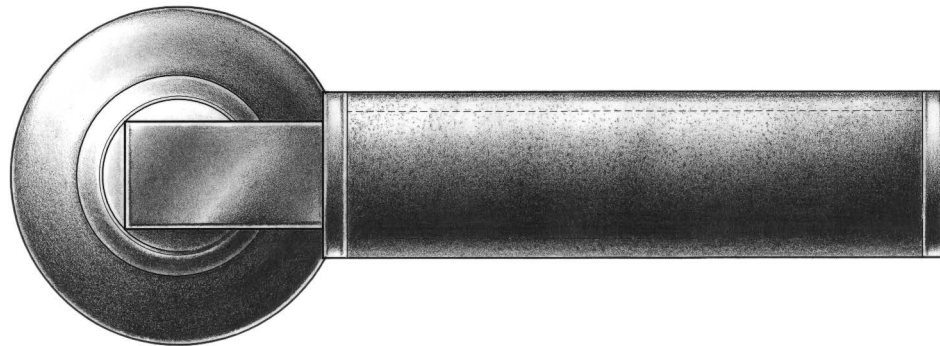

E. R. BUTLER & CO.

PREMIUM GRADE

ER "Bauhaus" Series Lever Handles and Roses
Square Shank with Saddle-Stitched Oak Leather Central Grip

Available in 5" (XL), 4 1/2" (L), and 4" (M) for Doors. (Size M Shown).

Also Available in 3 1/2" (S) and 3" (XS) for Screen Doors and Windows.

Universal Handing.

Solid Turned Brass Lever and Rose.

Standard, Custom Plated and Patinated Finishes Available.

Full Scale

FINE ARCHITECTURAL, BUILDERS' AND CABINETMAKERS' HARDWARE