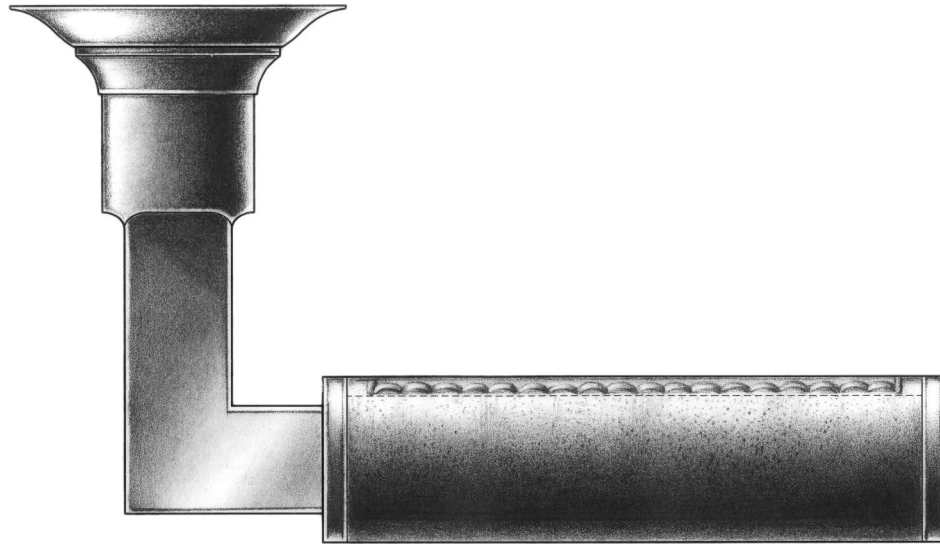

E. R. BUTLER & CO.

PREMIUM GRADE

ER "Bauhaus" Series Lever Handles and Roses
Square Shank with Saddle-Stitched Oak Leather Central Grip

Available in 5" (XL), 4 1/2" (L), and 4" (M) for Doors. (Size M Shown).

Also Available in 3 1/2" (S) and 3" (XS) for Screen Doors and Windows.

Universal Handing.

Solid Turned Brass Lever and Rose.

Standard, Custom Plated and Patinated Finishes Available.

Full Scale

FINE ARCHITECTURAL, BUILDERS' AND CABINETMAKERS' HARDWARE