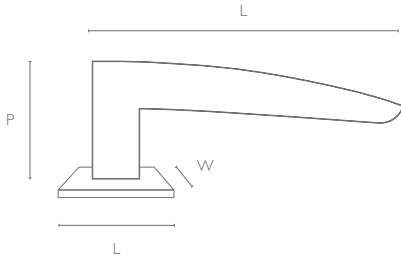

DOOR PULL KO261

SMALL LEVER HANDLE  
ON ROSE FOR WINDOW KO310

PULL HANDLE  
ON PLATE KO211

LEVER HANDLE  
ON PLATE KO221

SLIDING DOOR PULL ON PLATE KO231

## LEVER HANDLE ON ROSE KO310

Lever Handle : 115 mm x 45 mm (LxW)  
Rose : 40 mm x 40 mm (LxW)

## LEVER HANDLE ON PLATE KO223

Lever Handle : 140 mm x 65 mm (LxP)  
Plate : 253 mm x 38 mm (LxW)

## SMALL LEVER HANDLE ON ROSE FOR WINDOW KO310

Lever Handle : 77 mm x 40 mm (LxP)  
Rose : 70 mm x 35 mm (LxW)