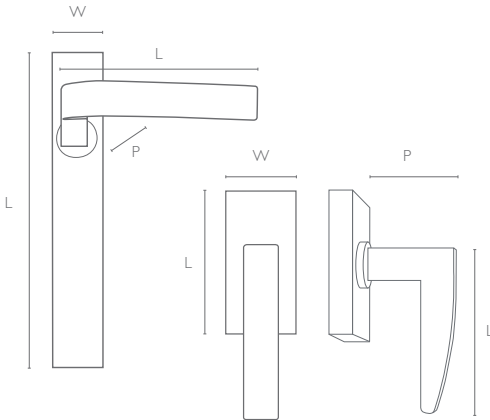

DOOR PULL KO261

SMALL LEVER HANDLE  
ON ROSE FOR WINDOW KO310

PULL HANDLE  
ON PLATE KO211

LEVER HANDLE  
ON PLATE KO221

SLIDING DOOR PULL ON PLATE KO231

## LEVER HANDLE ON ROSE KO310

Lever Handle : 115 mm x 45 mm (LxW)  
Rose : 40 mm x 40 mm (LxW)

## LEVER HANDLE ON PLATE KO223

Lever Handle : 140 mm x 65 mm (LxP)  
Plate : 253 mm x 38 mm (LxW)

## SMALL LEVER HANDLE ON ROSE FOR WINDOW KO310

Lever Handle : 77 mm x 40 mm (LxP)  
Rose : 70 mm x 35 mm (LxW)