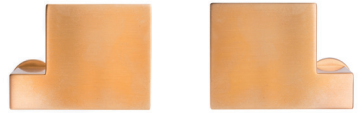

# COLLECTION KOLLHOFF

CONTEMPORARY

DESIGNED BY HANS KOLLHOFF

MAISON VERVLOET

SINCE 1905

HANDMADE FOR HANDS

LEVER HANDLE ON  
PLATE KO223

LEVER HANDLE  
ON ROSE KO310

DOOR PULL KO261

SMALL LEVER HANDLE  
ON ROSE FOR WINDOW KO310

PULL HANDLE  
ON PLATE KO211

LEVER HANDLE  
ON PLATE KO221

SLIDING DOOR PULL ON PLATE KO231