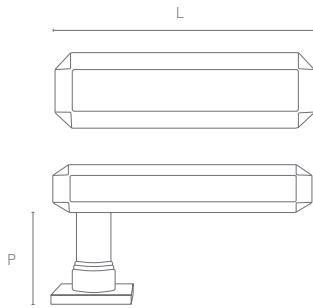

DOOR KNOB 1527
ON SQUARE ROSE

LEVER HANDLE 747
ON ROSE 747

LEVER HANDLE 1526
ON ROSE 1000

OLIVE 1526 ON ROSE
FOR WINDOW

OLIVE 1526
ON PLATE 747

LEVER HANDLE
ON PLATE 747

PULL HANDLE 1526S

COLLECTION 747

ART DECO

LEVER HANDLE 1526 ON ROSE 1000

Lever Handle : 115 mm x 57 mm (LxP)

Rose : \varnothing 30 - 45 - 55 mm

KNOBS

Door knob 1527 : 80 mm x 60 mm (LxP)

Door knob 1523 : 45 mm x 55 mm (LxP)

Furniture knob 1529 : 30 mm x 25 mm (LxP)

LEVER HANDLE ON PLATE 747

Lever Handle : 115 mm x 57 mm (LxP)

Plate : 275 mm x 47 mm (LxW)

MAISON VERVLOET

SINCE 1905

HANDMADE FOR HANDS

Crédit photo : Patrick Mac Kay®

Vervloet is an outstanding reference with more than a century of experience in the field of decorative hardware. Every piece of Vervloet's collection is moulded and cast in the purest bronzes and brasses, then chased and finished by highly qualified craftsmen. The company offers a vast range of possibilities. Thousands of models, result of several generations of master bronze craftsmen.