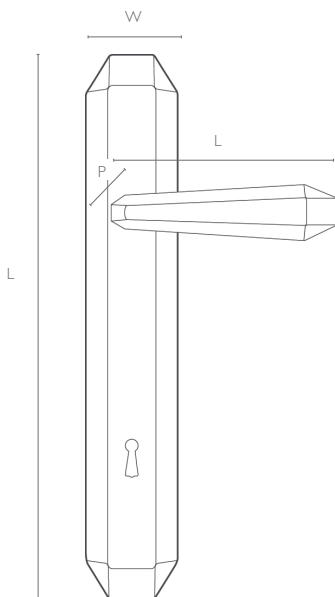

ART DECO

LEVER HANDLE 1526 ON ROSE 1000

Lever Handle : 115 mm x 57 mm (LxP)

Rose : \varnothing 30 - 45 - 55 mm

KNOBS

Door knob 1527 : 80 mm x 60 mm (LxP)

Door knob 1523 : 45 mm x 55 mm (LxP)

Furniture knob 1529 : 30 mm x 25 mm (LxP)

LEVER HANDLE ON PLATE 747

Lever Handle : 115 mm x 57 mm (LxP)

Plate : 275 mm x 47 mm (LxW)

MAISON VERVLOET

SINCE 1905

HANDMADE FOR HANDS

Crédit photo : Patrick Mac Kay®

Vervloet is an outstanding reference with more than a century of experience in the field of decorative hardware. Every piece of Vervloet's collection is moulded and cast in the purest bronzes and brasses, then chased and finished by highly qualified craftsmen. The company offers a vast range of possibilities. Thousands of models, result of several generations of master bronze craftsmen.