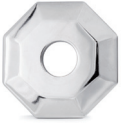

ROSE 747

LEVER HANDLE 747
ON ROSE 747

LEVER HANDLE 1526
ON ROSE 1000

OLIVE 1526
ON PLATE 747

PULL HANDLE 1526S