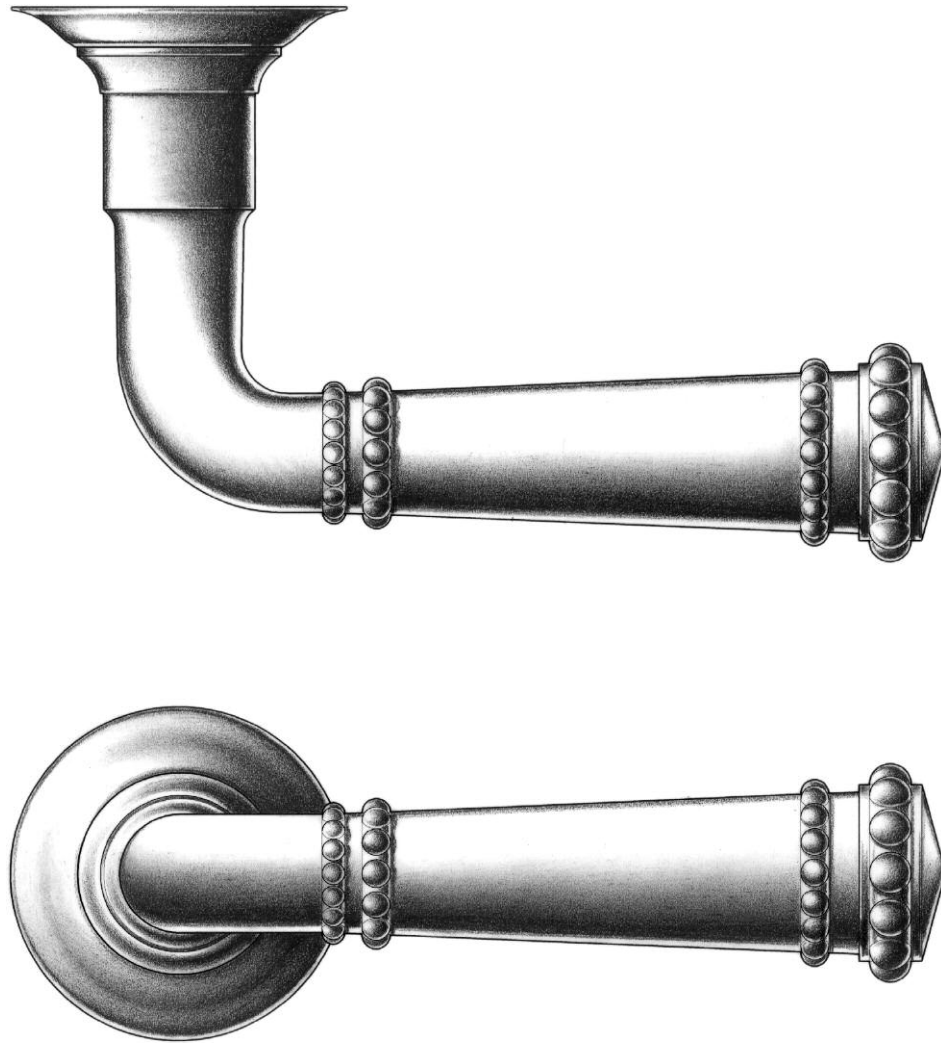

E. R. BUTLER & CO.

PREMIUM GRADE

Traditional Lever Handles and Roses

E.R. Butler & Co. Collection

Available in 5" (XL), 4½" (L), and 4" (M) for Doors. (Size M Shown).
Also Available in 3½" (S) and 2¾" (XS) for Screen Doors and Windows.

Universal Handing.

Solid Turned Brass Lever and Rose.

Standard, Custom Plated and Patinated Finishes Available.

Full Scale

FINE ARCHITECTURAL, BUILDERS' AND CABINETMAKERS' HARDWARE