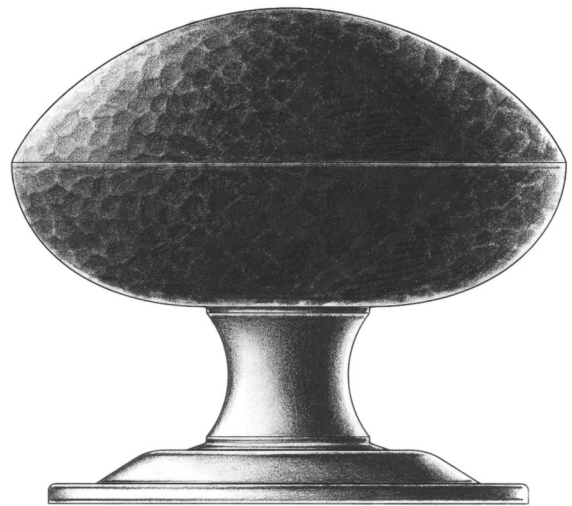

E. R. BUTLER & CO.

Plain

Hand Hammered

PREMIUM GRADE

Traditional OV Series Door Knobs and Roses

W.C. Vaughan Co. Collection

Available in $2\frac{3}{4}$, $2\frac{1}{2}$, $2\frac{1}{4}$, 2, and $1\frac{3}{4}$ inch Sizes (Nominal) for Doors ($2\frac{1}{2}$ in. Shown).

Available in 3 inch Sizes (Nominal) for Use as Center Knobs.

Also Available in $1\frac{1}{2}$, $1\frac{1}{4}$, 1, $\frac{3}{4}$ and $\frac{1}{2}$ inch Sizes (Nominal) for Cabinets and Fine Furniture.

Solid Turned Brass Knob and Rose.