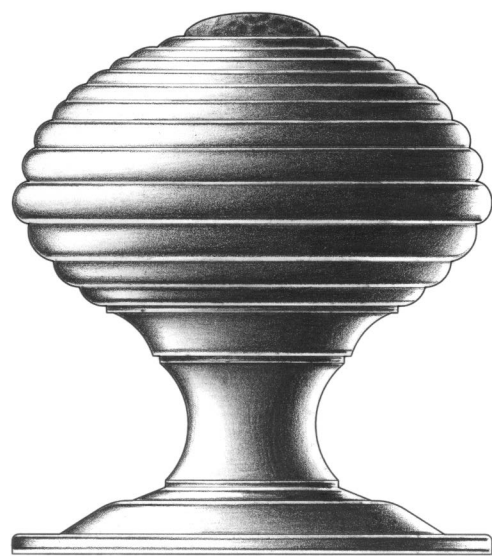

E. R. BUTLER & CO.

Plain

Hand Hammered

PREMIUM GRADE

Traditional EN Series Door Knobs and Roses

W.C. Vaughan Co. Collection

Available in 2 ³/₄, 2 ¹/₂, 2 ¹/₄, 2, and 1 ³/₄ inch Diameters for Doors (2 ¹/₂ in. Shown).
Available in 3 inch Diameters for Use as Center Knobs.
Also Available in 1 ¹/₂, 1 ¹/₄, 1, ³/₄ and ¹/₂ inch Diameters for Cabinets and Fine Furniture.
Solid Turned Brass Knob and Rose.
Standard, Custom Plated and Patinated Finishes Available.