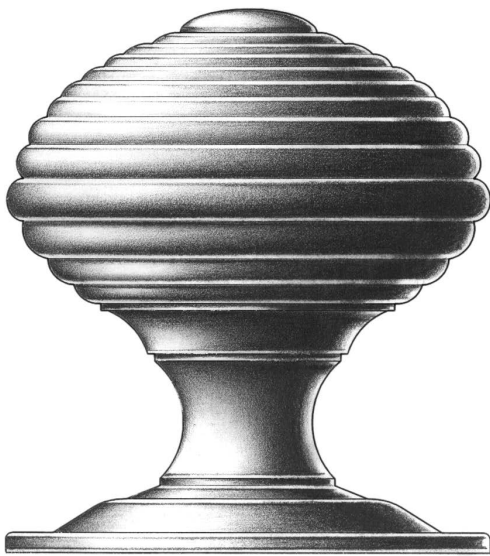

E. R. BUTLER & CO.

Plain

Hand Hammered

PREMIUM GRADE

Traditional EN Series Door Knobs and Roses

W.C. Vaughan Co. Collection

Available in 2 ³/₄, 2 ¹/₂, 2 ¹/₄, 2, and 1 ³/₄ inch Diameters for Doors (2 ¹/₂ in. Shown).
Available in 3 inch Diameters for Use as Center Knobs.
Also Available in 1 ¹/₂, 1 ¹/₄, 1, ³/₄ and ¹/₂ inch Diameters for Cabinets and Fine Furniture.
Solid Turned Brass Knob and Rose.
Standard, Custom Plated and Patinated Finishes Available.