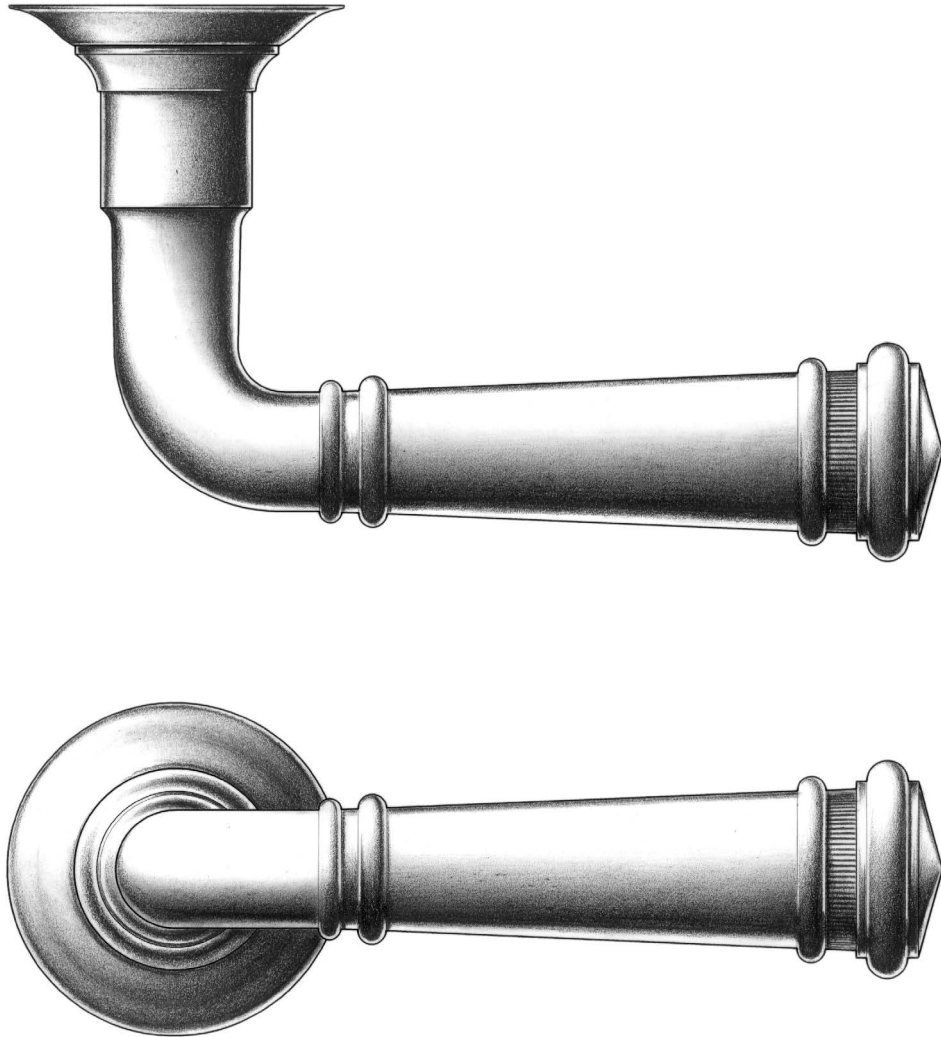

E. R. BUTLER & CO.

PREMIUM GRADE

ER "Empire" Series Lever Handles and Roses
With Single Straight Knurl

Available in 5" (XL), 4 1/2" (L), and 4" (M) for Doors. (Size M Shown).

Also Available in 3 1/2" (S) and 3" (XS) for Screen Doors and Windows.

Universal Handing.

Solid Turned Brass Lever and Rose.

Standard, Custom Plated and Patinated Finishes Available.

Full Scale

FINE ARCHITECTURAL, BUILDERS' AND CABINETMAKERS' HARDWARE