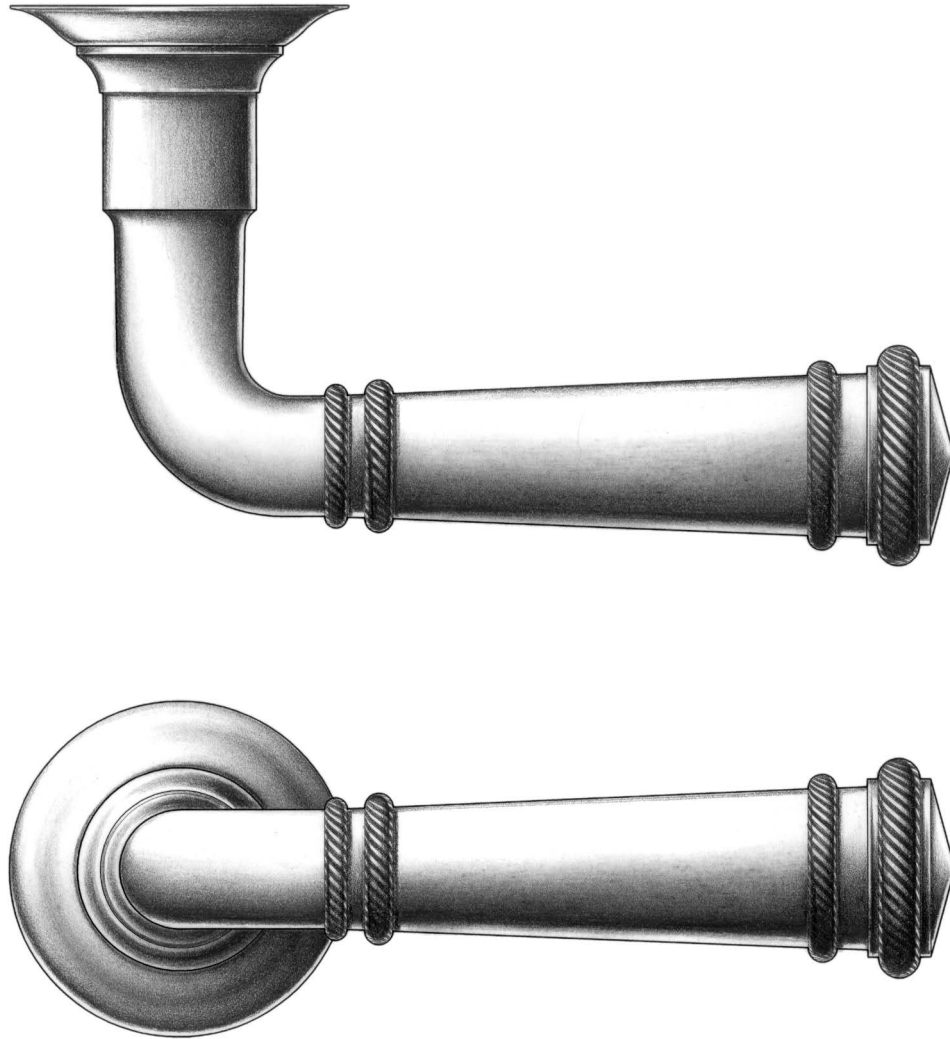

E. R. BUTLER & CO.

PREMIUM GRADE

ER "Empire" Series Lever Handles and Roses  
*With Quadruple Knurled Ridge*

Available in 5" (XL), 4 1/2" (L), and 4" (M) for Doors. (Size M Shown).

Also Available in 3 1/2" (S) and 3" (XS) for Screen Doors and Windows.

Universal Handing.

Solid Turned Brass Lever and Rose.

Standard, Custom Plated and Patinated Finishes Available.

*Full Scale*

FINE ARCHITECTURAL, BUILDERS' AND CABINETMAKERS' HARDWARE