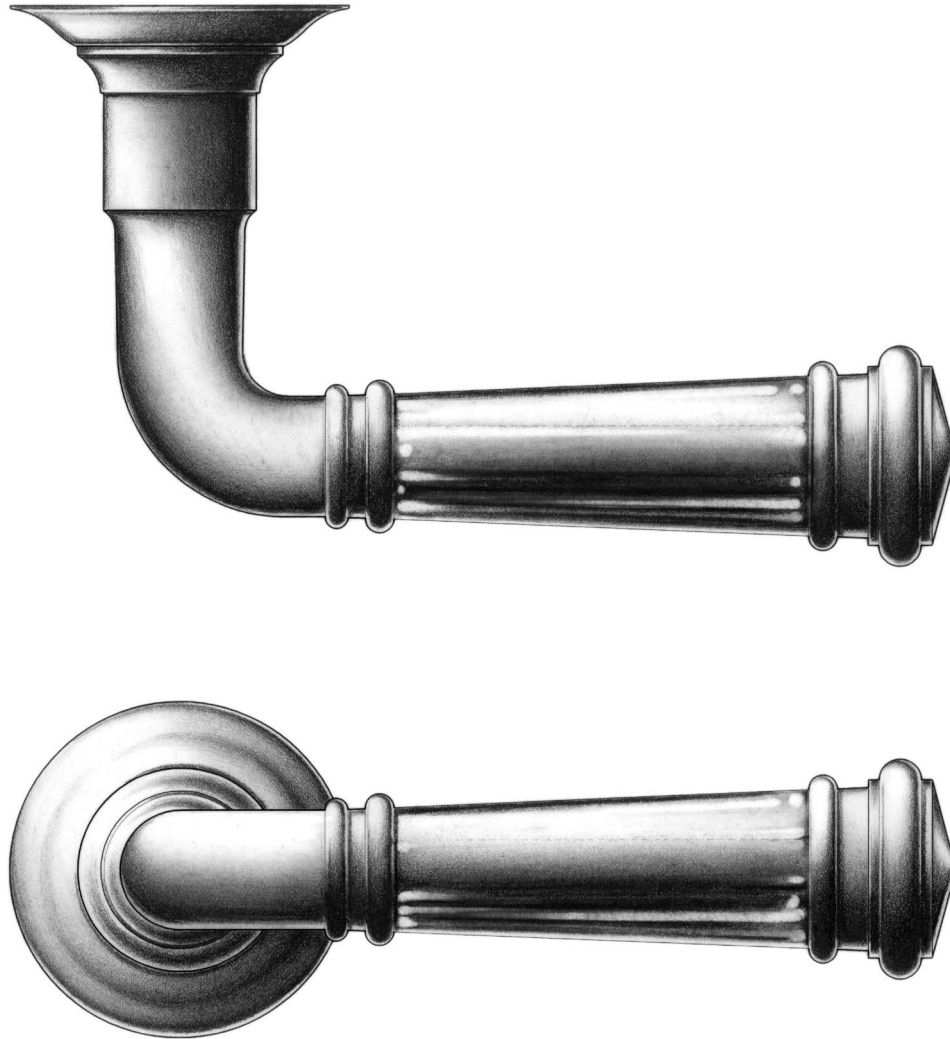

E. R. BUTLER & CO.

PREMIUM GRADE

ER "Empire" Series Lever Handles and Roses
With Round Hand-Carved Rock Crystal Central Grip

Available in 5" (XL), 4 1/2" (L), and 4" (M) for Doors. (Size M Shown).

Also Available in 3 1/2" (S) and 3" (XS) for Screen Doors and Windows.

Universal Handing.

Solid Turned Brass Lever and Rose.

Standard, Custom Plated and Patinated Finishes Available.

Full Scale

FINE ARCHITECTURAL, BUILDERS' AND CABINETMAKERS' HARDWARE