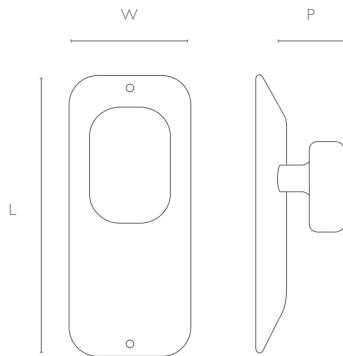

LEVER HANDLE ON PLATE

HOOK

FURNITURE KNOB

ASHTRAY

DOOR PULL HANDLE (LARGE)

DOOR PULL HANDLE (SMALL)

COLLECTION WABBES®

CONTEMPORARY

DOOR PULL HANDLE MODEL WABBES®

Small : 200 mm x 100 mm x 55 mm (LxWxP)

Large : 250 mm x 150 mm x 80 mm (LxWxP)

LEVER HANDLE ON PLATE WABBES®

Lever Handle : 70 mm x 50 mm x 55 mm (LxWxP)

Plate : 195 mm x 85 mm (LxW)

TOWEL HOLDER WABBES®

Towel Small : 300 mm (L)

Towel Medium : 400 mm (L)

Towel Large : 700 mm (L)

MAISON VERVLOET

SINCE 1905

HANDMADE FOR HANDS

JULES WABBES