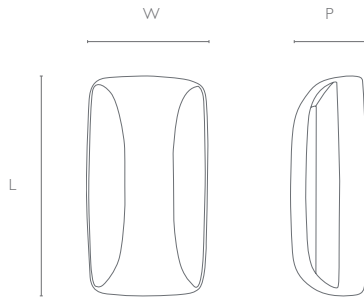

LEVER HANDLE ON PLATE

HOOK

FURNITURE KNOB

ASHTRAY

DOOR PULL HANDLE (LARGE)

DOOR PULL HANDLE (SMALL)

COLLECTION WABBES®

CONTEMPORARY

DOOR PULL HANDLE MODEL WABBES®

Small : 200 mm x 100 mm x 55 mm (LxWxP)

Large : 250 mm x 150 mm x 80 mm (LxWxP)

LEVER HANDLE ON PLATE WABBES®

Lever Handle : 70 mm x 50 mm x 55 mm (LxWxP)

Plate : 195 mm x 85 mm (LxW)

TOWEL HOLDER WABBES®

Towel Small : 300 mm (L)

Towel Medium : 400 mm (L)

Towel Large : 700 mm (L)

MAISON VERVLOET

SINCE 1905

HANDMADE FOR HANDS

JULES WABBES