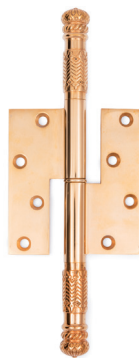

COLLECTION AM

ORIENTAL

MAISON VERVLOET

SINCE 1905

HANDMADE FOR HANDS

PULL HANDLE OM ON PLATE OM

DOOR KNOB AM

FURNITURE KNOB AM

PULL HANDLE AM

HINGE
WITH FINIALS AM

LEVER HANDLE AM
ON PLATE OM

COLLECTION AM

ORIENTAL

LEVER HANDLE AM

180 mm x 75 mm (LxP)

KNOBS AM

Door knob AM : \varnothing 75 mm

Furniture knob AM : \varnothing 35 mm

PULL HANDLE ON PLATE OM

530 mm x 60 mm (LxP)

MAISON VERVLOET

SINCE 1905

HANDMADE FOR HANDS

Crédit photo : Patrick Mac Kay®